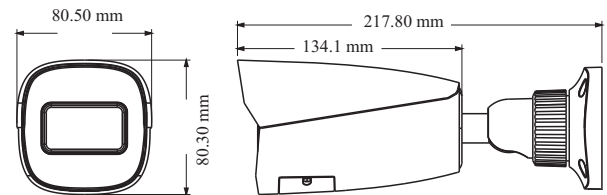

IR Distance	30~50m	
Protection Grade	IP 67	
PoE	Yes (IEEE802.3af)	
Others		
Power Supply	DC12V/PoE	
Power Consumption	< 10W	
Storage Conditions	- 30 °C ~ 65°C (-22°F~149°F), Humidity: less than 95 % (non-condensing)	
Operating Conditions	- 30 °C ~ 60 °C (-22°F~140°F), Humidity: less than 95 % (non-condensing)	
Dimensions (mm)	217.8 × 80.5 × 80.3	
Weight (net)	Approx. 0.662KG	
Installation	Ceiling mounting; Wall mounting	
Certificate	CE, FCC	
Environmental Protection	Complies with Directive EU RoHS, WEEE(2012/19/EU) , directive 94/62/EC and REACH(EC1907/2006)	

DIMENSIONS